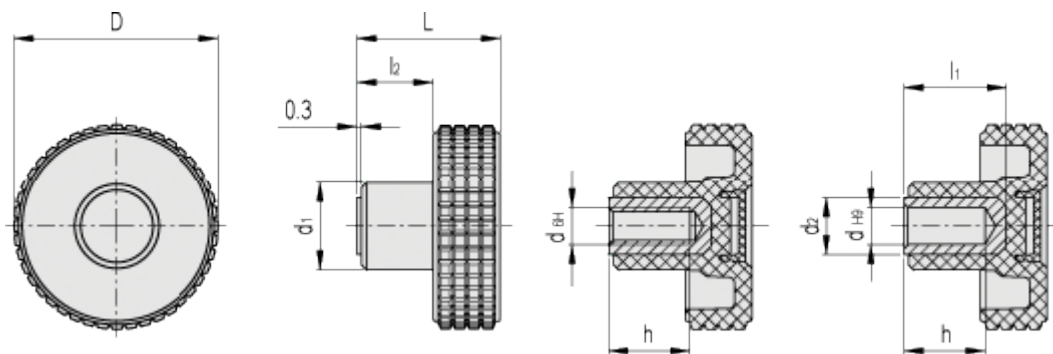

Data Sheet

Article number: 23020345069

Description: E+G Fingregreb MBT.60-B-10-C9, black centre cap

Measures

D	= 61	l2	= 18.5
d1	= 23		
d2	= 16		
dH6	= -		
dH9	= 10		
h	= 25		
L	= 39		
l1	= 30		